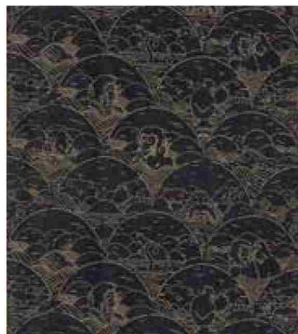

INDIGO MACAQUE
MO3001 Ivory