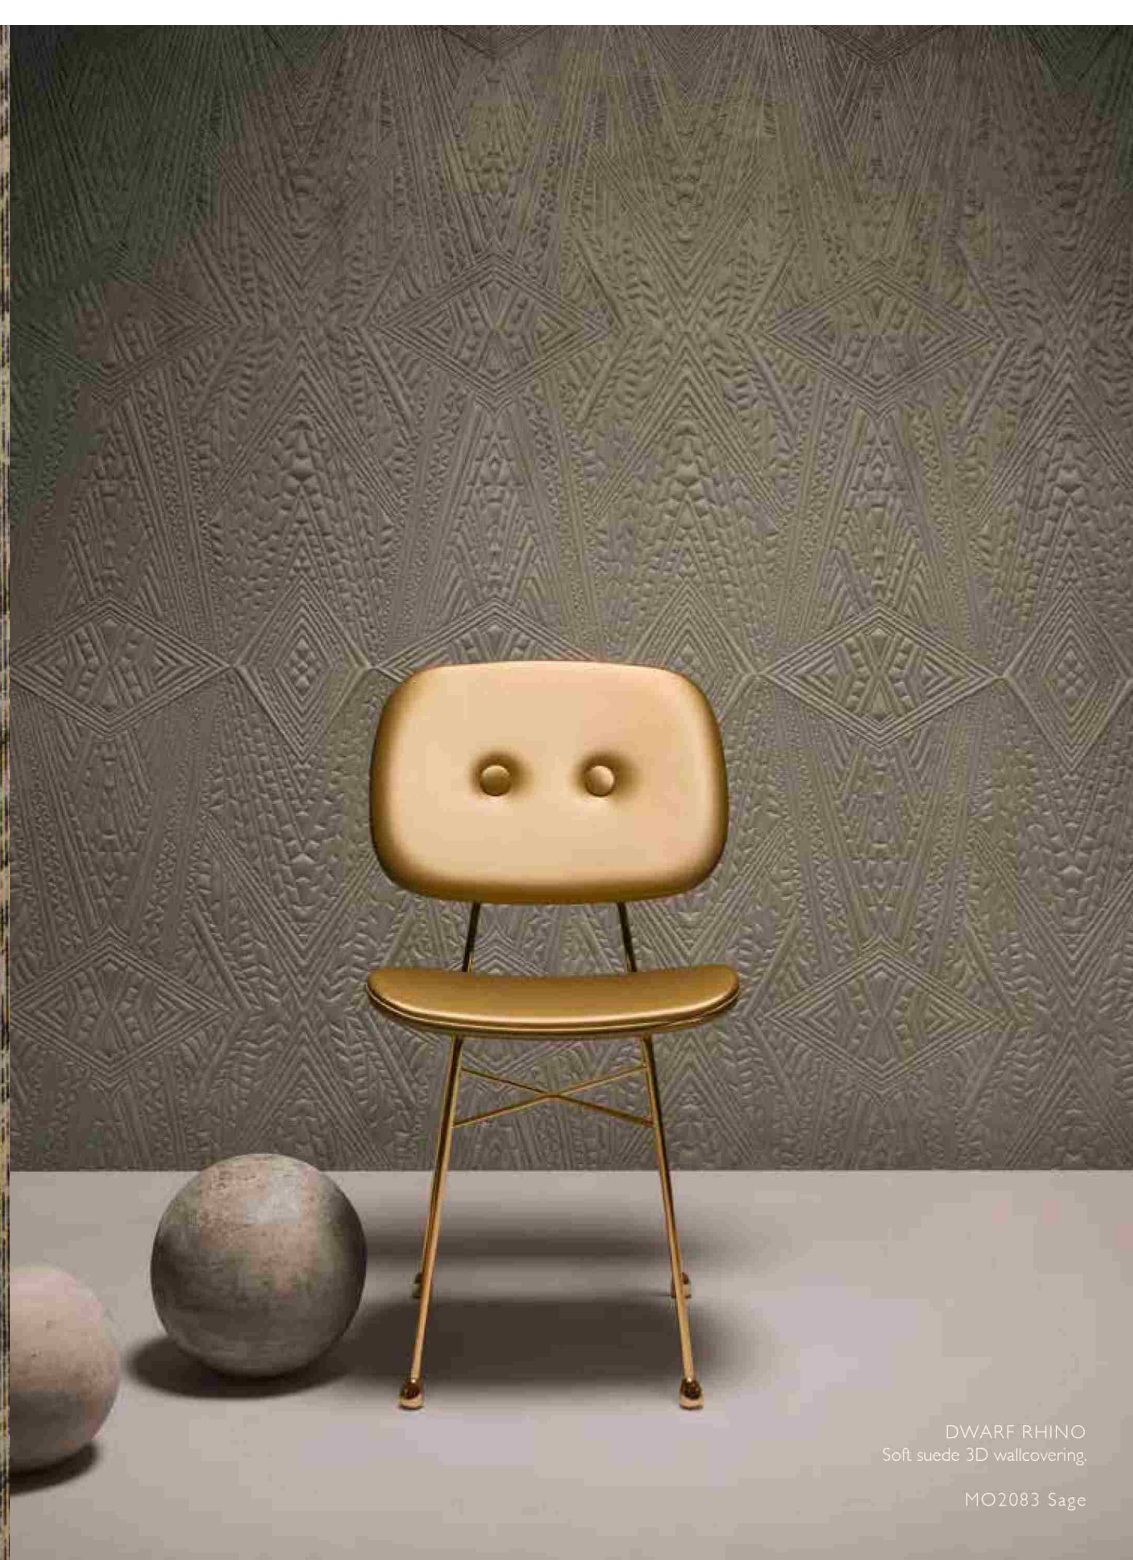

MO2031 Walnut

UMBRELLA SQUID
Wallcovering with a textured print.

MO2062 Gold

BLUSHING SLOTH
Printed wallcovering with a flock finish.

MO2043 Sepia

DWARF RHINO
Soft suede 3D wallcovering.

MO2083 Sage

CALLIGRAPHY BIRD
MO2011 Midnight