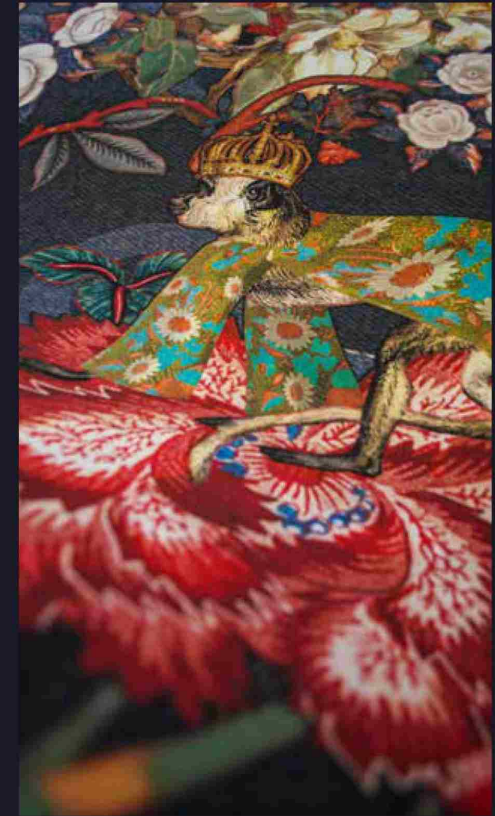

RENDEZVOUS TOKYO BLUE

Printed on a soft and velvety finish fabric with denim textures, this lively wallcovering depicts a lush forest brimming with life and movement. Upon closer inspection, Indigo Macaques dressed in traditional kimonos can be discovered between the abundance of exotic flowers.